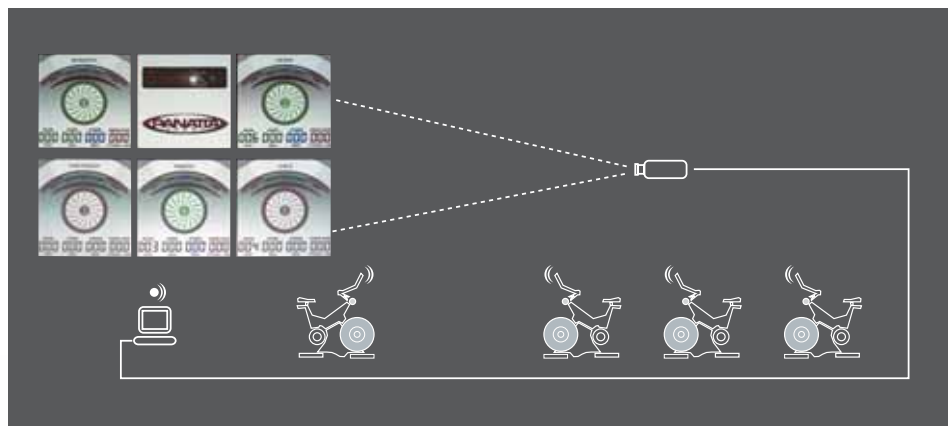

Strobo Bike

- > Winner of the TUV prize 2004.
- > Personalised and controlled workout.
- > Data projection and management.
- > Wireless connection of the bike.
- > Frame in a single aluminium casting.

1CF50

DIMENSIONS

Width	60 cm	Height	140 cm	Lenght	121 cm	Weight	100 kg
-------	-------	--------	--------	--------	--------	--------	--------